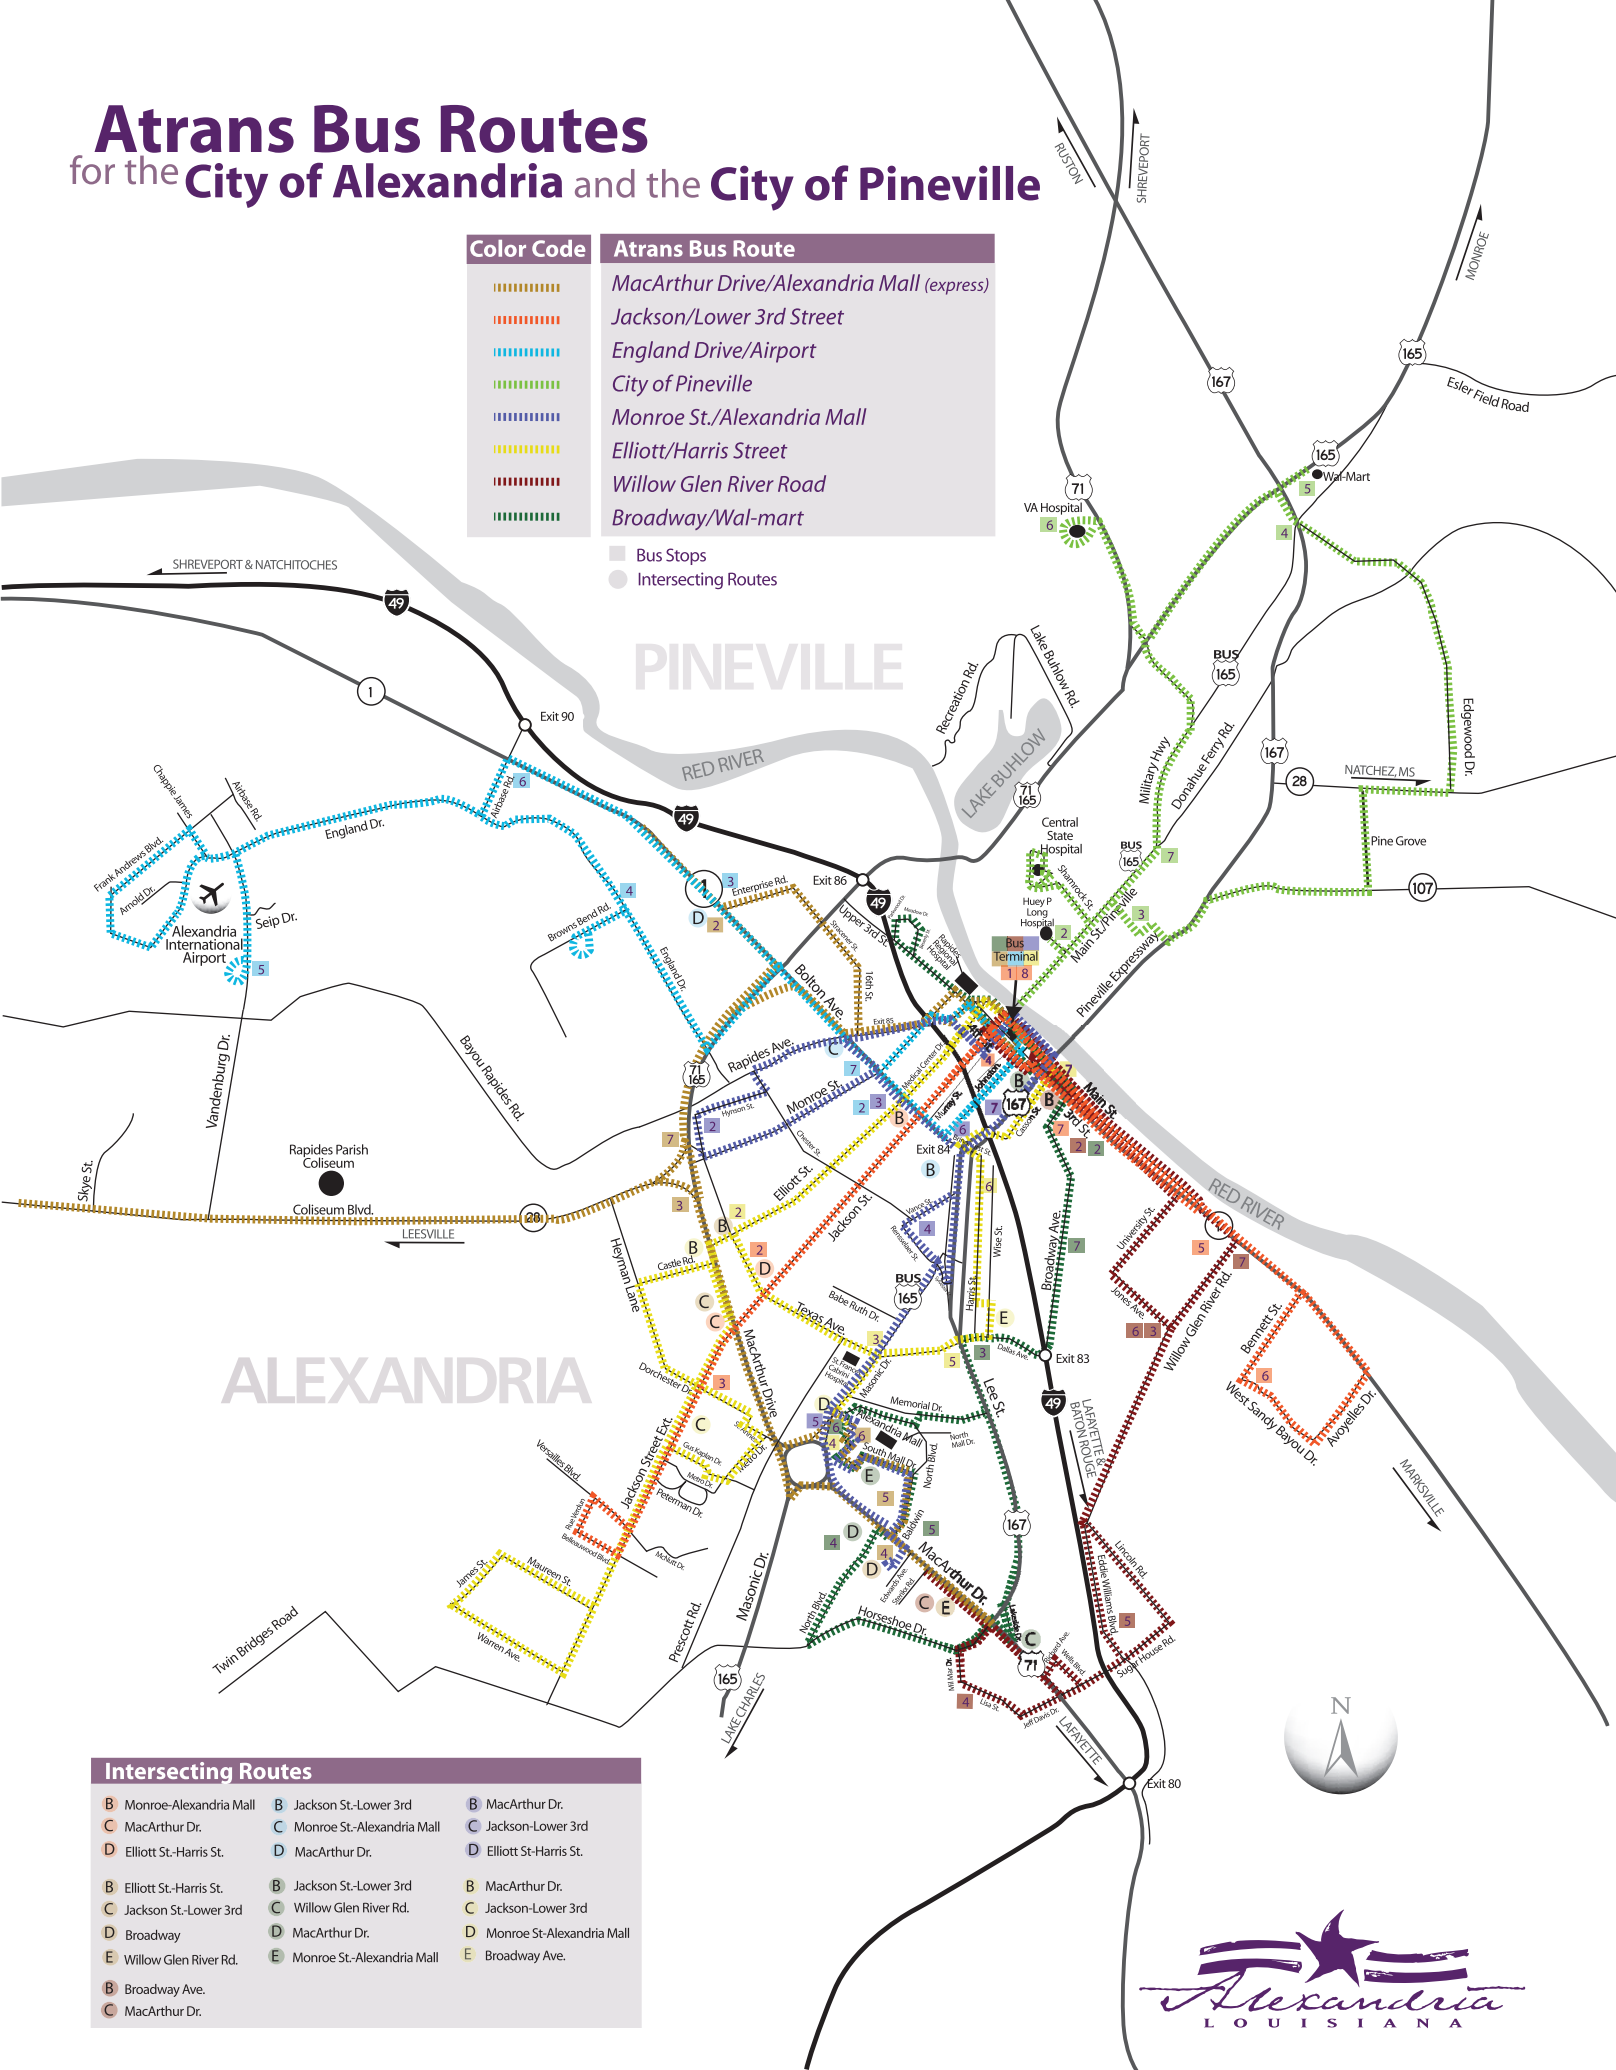

Atrans Bus Routes

for the **City of Alexandria** and the **City of Pineville**

Color Code	Atrans Bus Route
	MacArthur Drive/Alexandria Mall (express)
	Jackson/Lower 3rd Street
	England Drive/Airport
	City of Pineville
	Monroe St./Alexandria Mall
	Elliott/Harris Street
	Willow Glen River Road
	Broadway/Wal-mart

Bus Stops
 Intersecting Routes

Intersecting Routes		
B Monroe-Alexandria Mall	B Jackson St.-Lower 3rd	B MacArthur Dr.
C MacArthur Dr.	C Monroe St.-Alexandria Mall	C Jackson-Lower 3rd
D Elliott St.-Harris St.	D MacArthur Dr.	D Elliott St.-Harris St.
B Elliott St.-Harris St.	B Jackson St.-Lower 3rd	B MacArthur Dr.
C Jackson St.-Lower 3rd	C Willow Glen River Rd.	C Jackson-Lower 3rd
D Broadway	D MacArthur Dr.	D Monroe St.-Alexandria Mall
E Willow Glen River Rd.	E Monroe St.-Alexandria Mall	E Broadway Ave.
B Broadway Ave.		
C MacArthur Dr.		